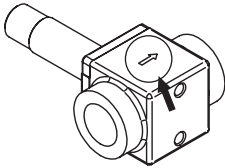

Installation guide

Solenoid valve

Type EV210A

032R9270

032R9270

1

2

3

4

5

6