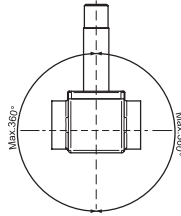

Installation guide

Solenoid valve

Type EV210A

032R9270

032R9270

1

2

3