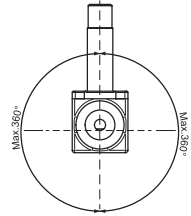

Installation guide

Solenoid valve

Type EV210A

032R9270

032R9270

1

2

3