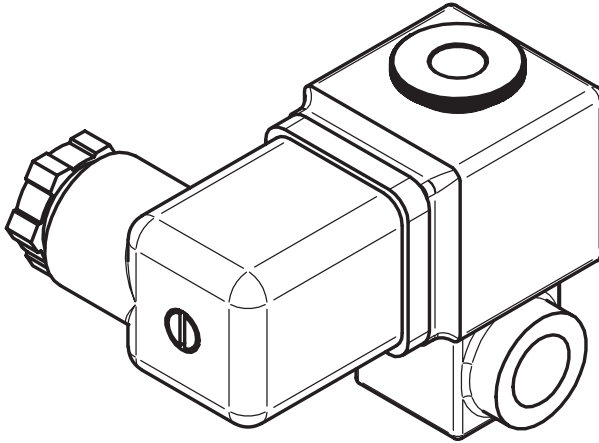

Installation guide

Solenoid valve

Type EV210A

032R9270

032R9270

1

2

3