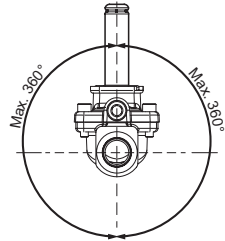

Installation guide

Solenoid valve

Type EV224B

032R9276

032R9276

1

2

3