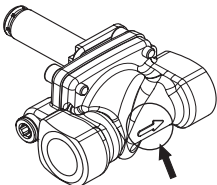

Installation guide

Solenoid valve

Type EV224B

032R9276

032R9276

1

2

3

4

5

6