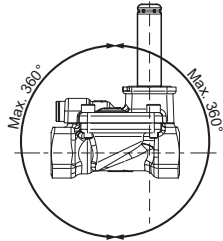

Installation guide

Solenoid valve

Type EV224B

032R9276

032R9276

1

2

3