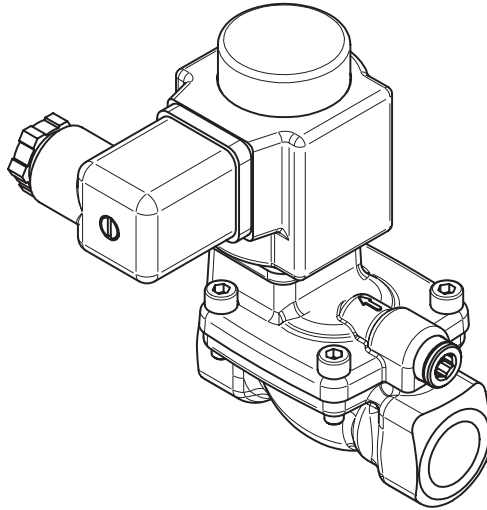

Installation guide

Solenoid valve

Type EV224B

032R9276

032R9276

1

2

3