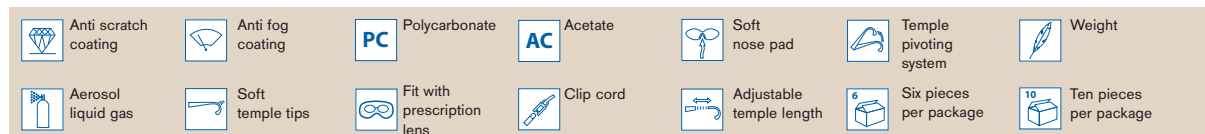

Lens colors

Clear: maximum light transmission; is used for general purpose safety spectacles **Yellow:** offers enhanced contrast in poorly lit conditions

Grey: reduces eye fatigue under glare conditions and sunlight